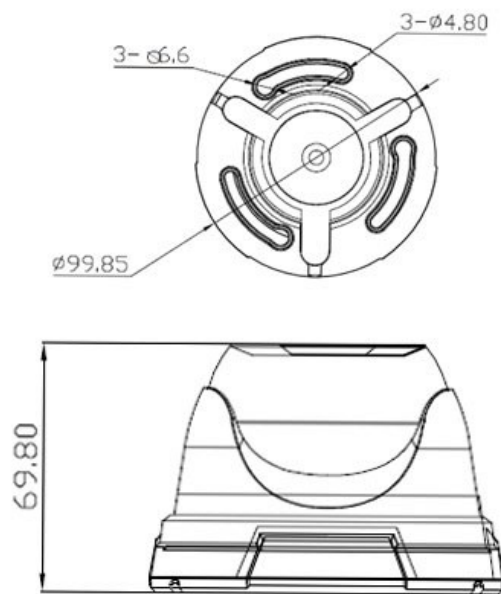

CP- GTC-D24L2**2.4 MP Astra HD IR Dome Camera - 20 Mtr.****Astra** HD
camera**Main Features**

- 1/2.7" 2.4MP HQIS Pro Image Sensor
- 25/30fps@ 2.4MP
- Day/Night(ICR), AWB, AGC, BLC
- Plug-n-Play HD/SD Camera
- 3.6 mm Lens
- Equipped with fine IR LEDs for clearer night vision
- IR Range of 20 Mtr.
- Compatible with HDx, AHD, HDCVI, CVBS & HDTV I DVRs

*Product casing and specifications are subject to change without prior notice

CP- GTC-D24L2

2.4 MP Astra HD IR Dome Camera - 20 Mtr.

Astra HD
camera

Feature

Image Sensor
Minimum Illumination
Shutter Speed
White Balance
Gain Control(AGC)
Lens
Back Light Compensation
S/N Ratio
Video Output
Resolution
ICR
IR
OSD
No. of IR LEDs
Operating Temperature
Humidity
Power Source
Power Consumption
Dimension
Weight

Specification

1/2.7" 2.4MP HQIS Pro Image Sensor
Color(0.1Lux),White and Black (0.01Lux IR LED On)
1/50s(1/60s)-1/100,000s (Auto/Fixed)
Auto
Auto
3.6mm
Auto
≥52dB
1.0Vp-p Composite Output (75Ω / BNC), HD-AHD(1080P)\ HD-TVI(1080P)\ HD-CVI(1080P)\ CVBS
2.4MP @ 25fps
Support
IR Range of 20 Mtr.
Support
24pcsφ5mm
-20°C~+50°C
10% ~ 90% (humidity)
DC12V(+/-10%)
0.4W(2.5W after IR LED Powered on)
99.85mm x 99.85mm x 69.80mm
0.15Kg.